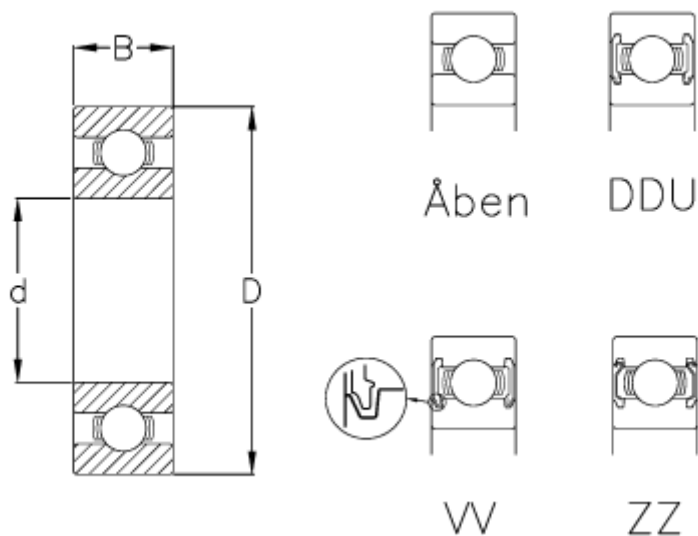

# Data Sheet

Article number: 5701010009026  
Description: NSK Bearing 6200 C3-6  
Note: Open

## Measures

= 6200  
 $B = 9$   
 $d = 10$   
 $D = 30$